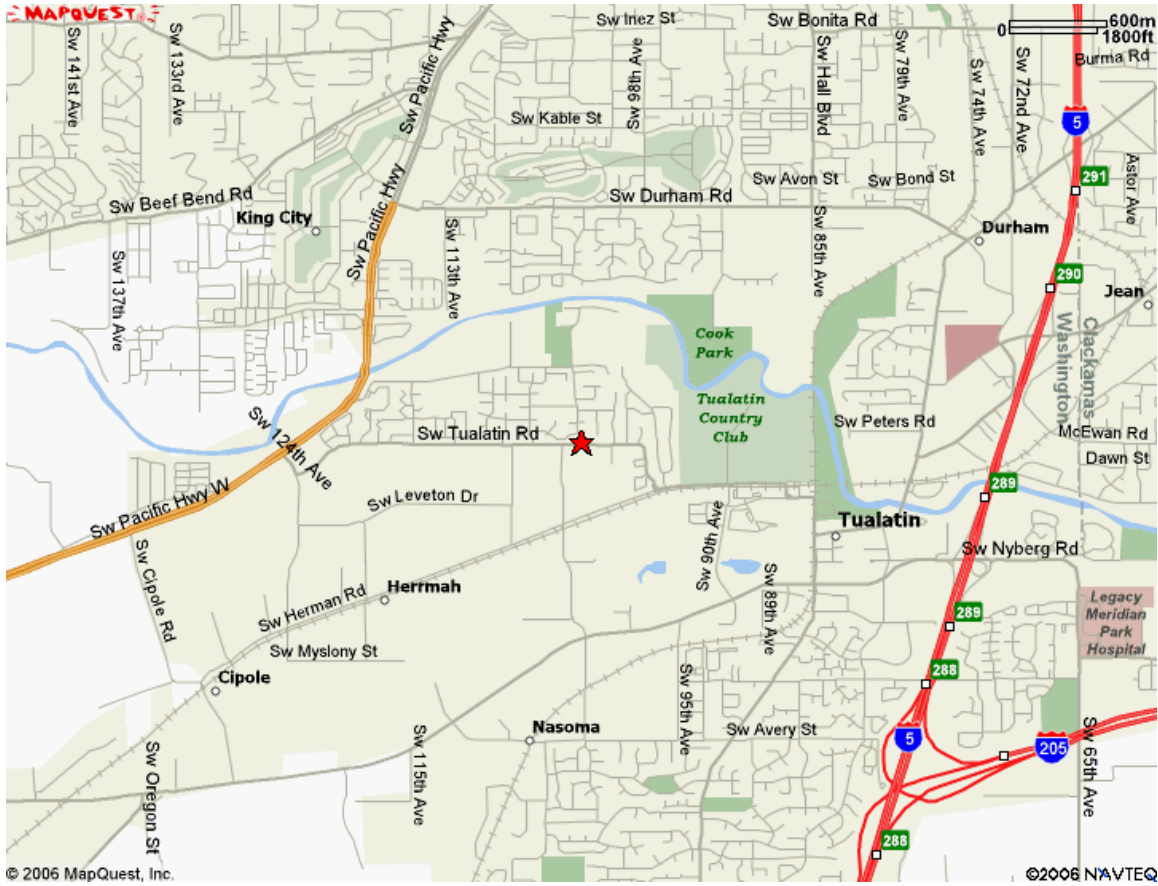

Directions To:  
NW Retractable Screens & Shades  
Tote 'n Stow Facility  
10290 SW Tualatin Rd  
Tualatin, OR 97062

Turn south off Tualatin Rd into Tote 'n Stow Storage. Call (503-691-6862) so I can let you in, drive through gate and go left in front of the office, take a right at building "D". We are the 5<sup>th</sup> large door on the left # DM-05.